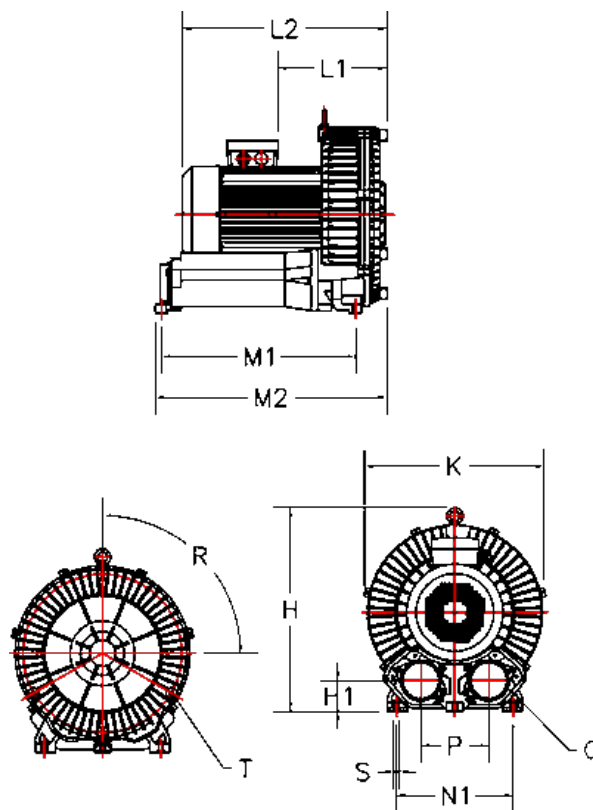

Data Sheet

Article number: 2761062934061

Description: KLEEblower KB629-1 3,4/3,7 kW
1x230V 50/60Hz Single stage with Klixon/built in bimetal switch

Measures

H = 416.5	N1 = 290
H1 = 50	Noise level dB 50/60Hz = 72/77
K = 383	P = 125
L1 = 143.5	Q = 2-PF 2" (NPT 2")
L2 = 370	R (degrees) = 3x120
M1 = 140	S = 4 x Ø15
M2 = 362	T = 3 - M8X1,25 - 20 dyb
N = 32	